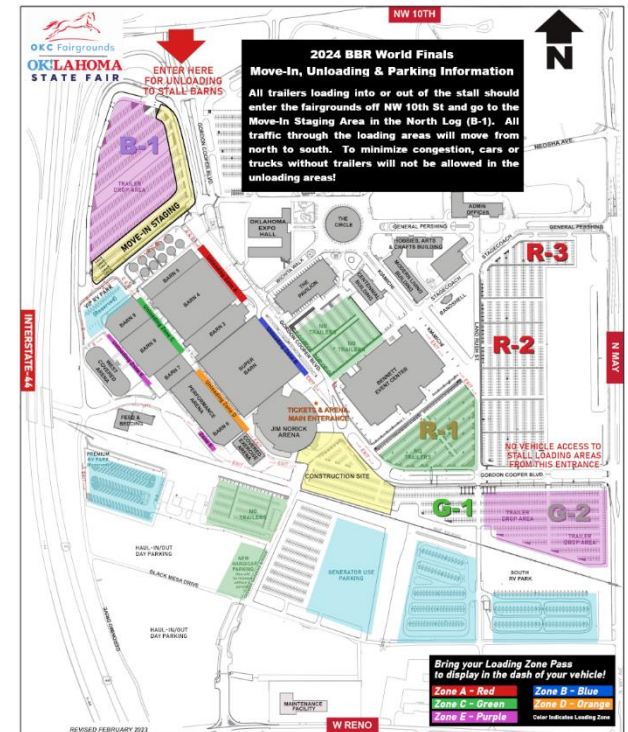

2024 BBR World Finals

HAUL IN/OUT

Haul In/Out Parking in South Lots off Reno Avenue

Full size color map available at betterbarrelraces.com.