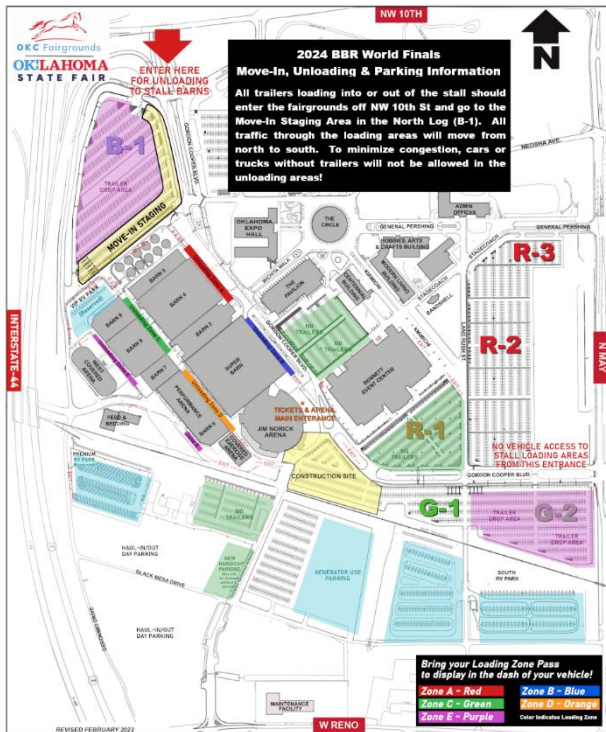

2024 BBR World Finals

ZONE

D

Please place on dash for access to loading zones!