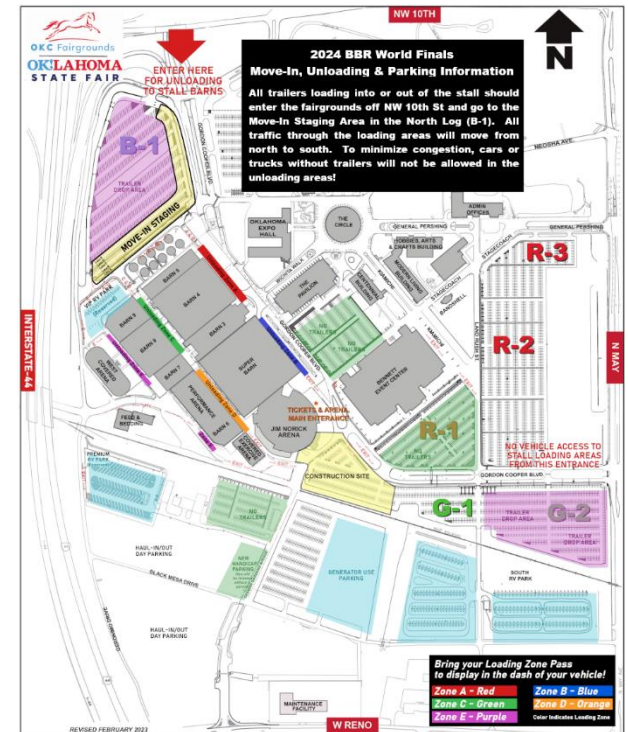

2024 BBR World Finals

ZONE

C

Please place on dash for access to loading zones!

Full size color map available at betterbarrelraces.com.