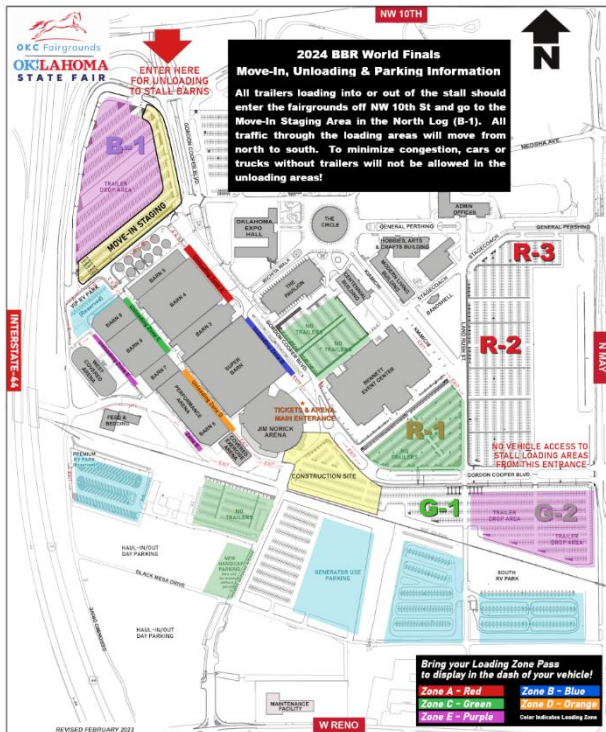

## 2024 BBR World Finals Directions, Parking & Move-In

The OKC State Fair Park is located in the Northeast quadrant where I-40 and I-44 intersect. If you have GPS the Coliseum is located at 3001 Gordon Cooper Blvd, OKC, OK 73107.

### MOVE-IN & PARKING

- GROUNDS OPEN TUESDAY AT 12:01am (Midnight)
  - No horses on grounds prior to this time!
- ALL MOVE-IN TRAFFIC (STALLED ON GROUNDS)
  - Enter the Fairgrounds via the NE 10th St Entrance (Fair Park Exit from northbound I-44 or take May Ave to NE 10th and turn east to 89er Dr).
  - Your Unloading Zone can be found online with the stall assignments or in the info letter sent to you.
  - AFTER UNLOADING – Proceed south and east for TRAILER PARKING, RV PARK or EXITS.
- ALL HAUL-IN/OUT TRAFFIC (WITHOUT STALLS)
  - Enter the Fairgrounds via the Reno Entrance (west of May Ave).
  - Haul-In/Out parking is in the lots off Reno south of railroad tracks.

# A

Please place on dash for access to loading zones!

Full size color map available at [betterbarrelraces.com](http://betterbarrelraces.com).

# HAUL IN/OUT

Haul In/Out Parking in South Lots off Reno Avenue

Full size color map available at [betterbarrelraces.com](http://betterbarrelraces.com).