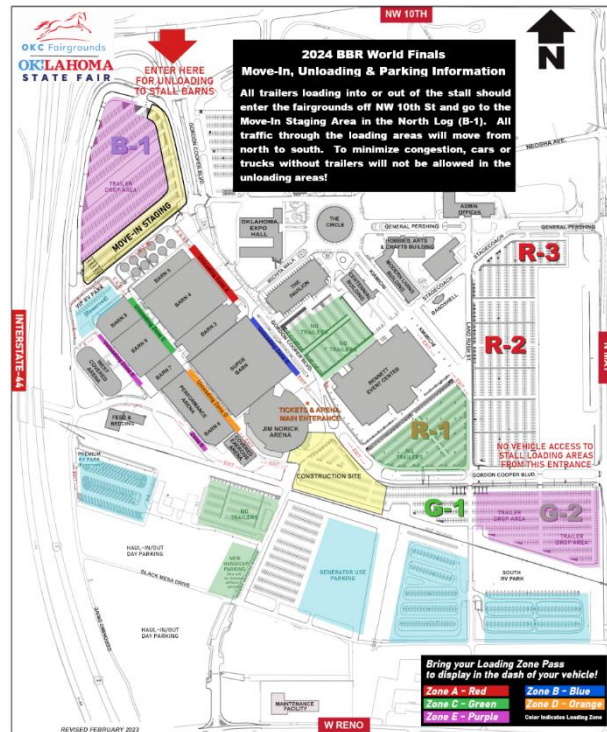

2024 BBR World Finals

ZONE

B

Please place on dash for access to loading zones!

Full size color map available at betterbarrelraces.com.