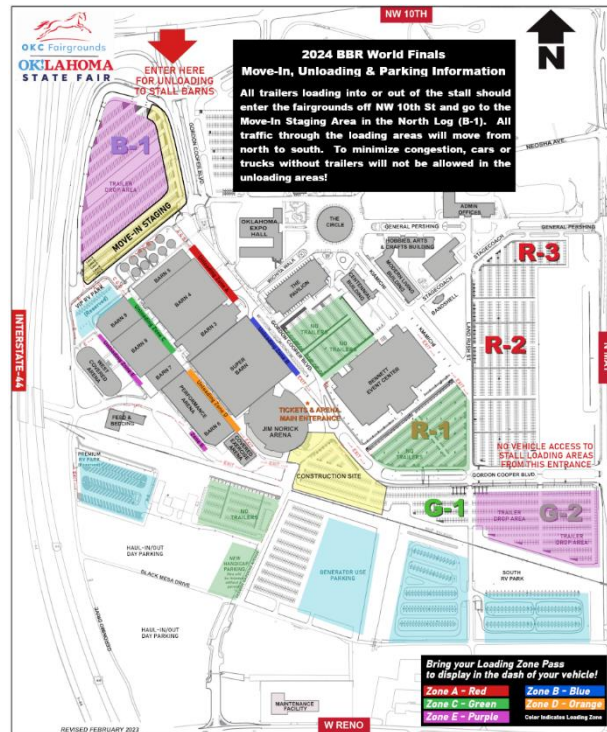

2024 BBR World Finals

ZONE

E

Please place on dash for access to loading zones!

Full size color map available at betterbarrelraces.com.